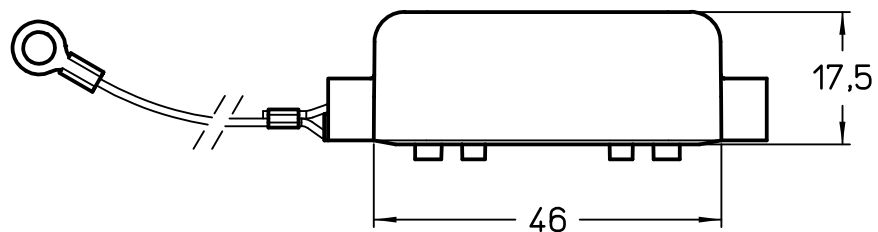

Diritti riservati All rights reserved

1

2

3

	Dimensions in mm
Original Size A4	
Date 18/02/22	
Sign. G. Renna	

Simplified representation with dimensions without tolerance

TCHC 10
Insulated cover, size "57.27", with 4 pegs, with eyelet

Scale
1:1

1

2

3