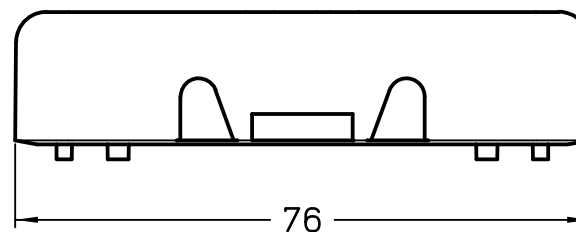

Diritti riservati All rights reserved

1

2

3

	Dimensions in mm
Original Size A4	
Date 18/02/22	
Sign. G. Renna	

Simplified representation with dimensions without tolerance

TCHC 10
Insulated cover, size "57.27", with 4 pegs, with eyelet

Scale
1:1

1

2

3